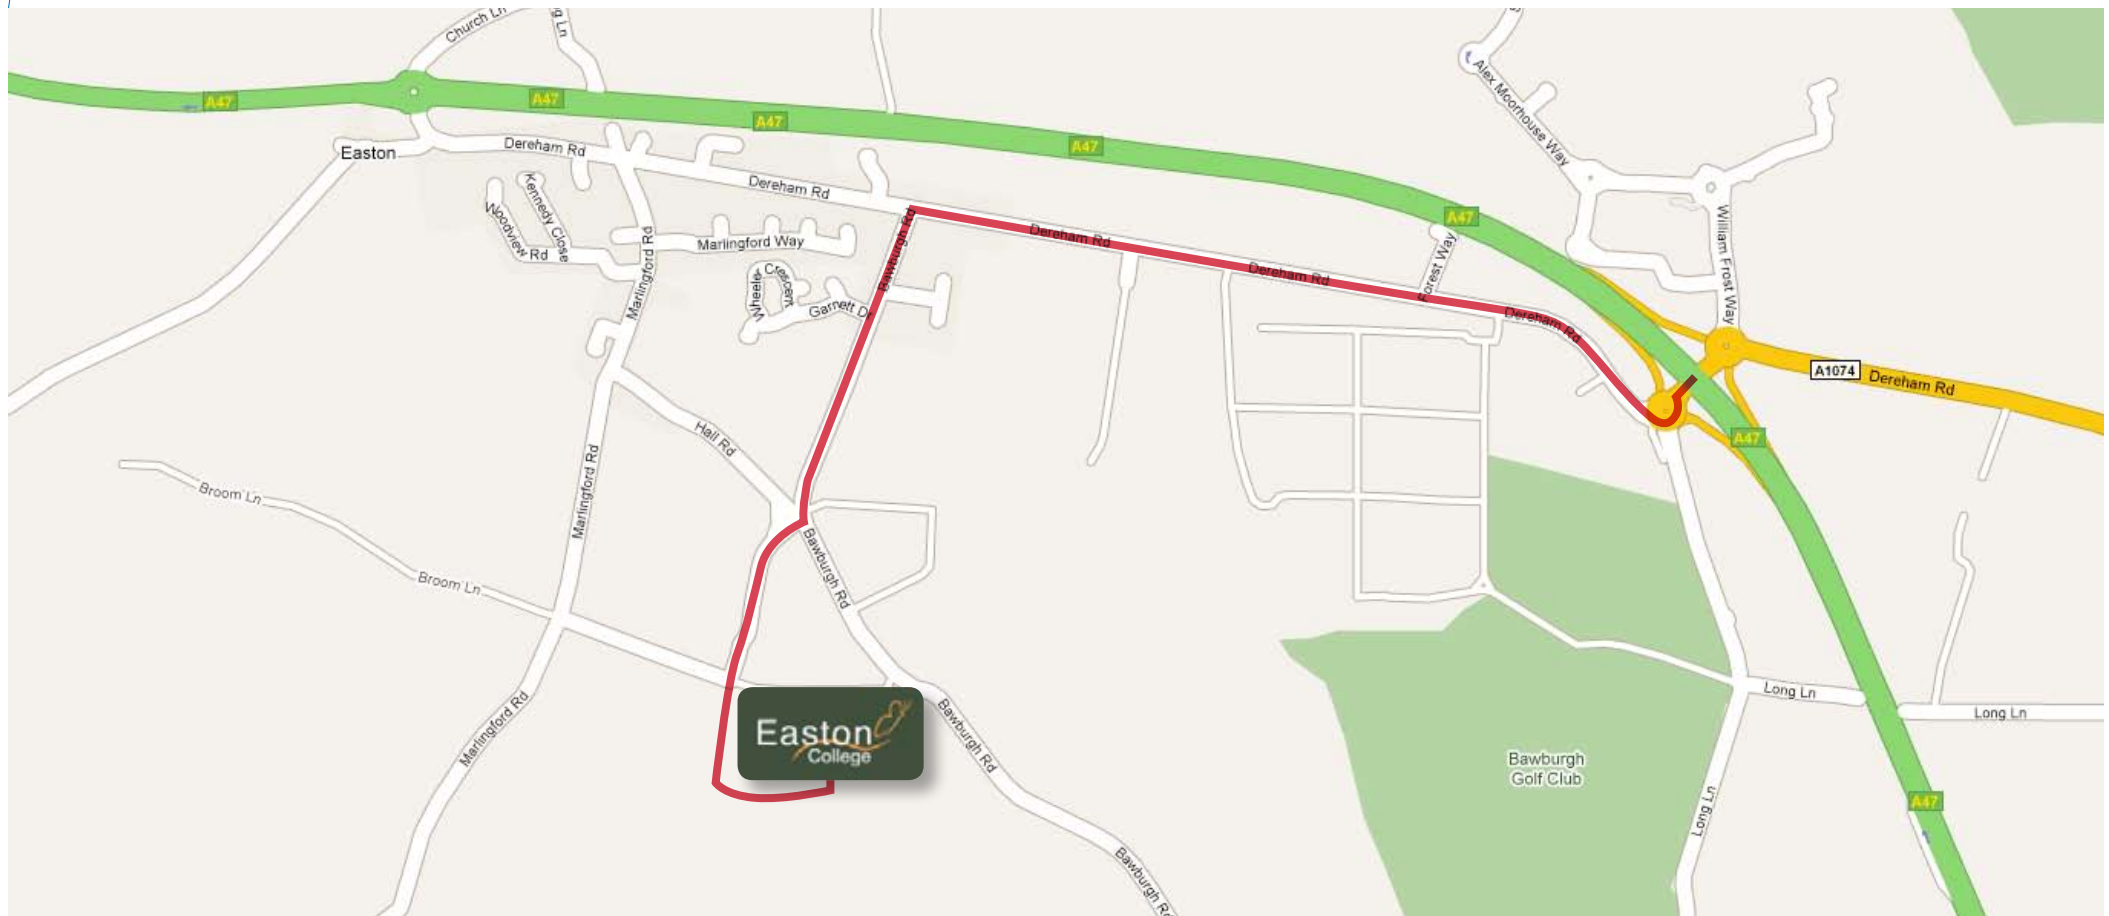

Easton Gymnastics Club - How to find us

All routes:

1. What ever you direction of travel, northward or southward bound, find you way to the A47 turn of at the Easton (Royal Norfolk Show Ground) exit.

2. Take the exit marked Easton, Dereham road, from the roundabout.

3. Continue towards the village.

4. Take the first left onto Bawburgh road and follow the signs to Easton College, the sports centre is located in the middle of the campus.

Address:

Easton Gymnastics Club,
Easton Sports Centre,
Easton College,
Norwich, Norfolk NR9 5DX